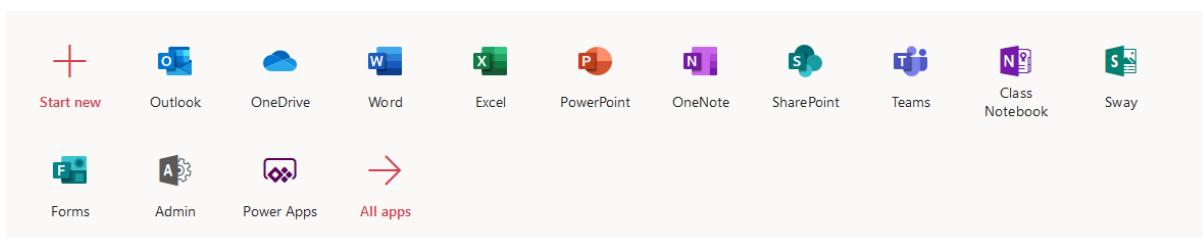

Once you have logged in, you'll be presented with the available apps (shown below). Click on Teams to open it.