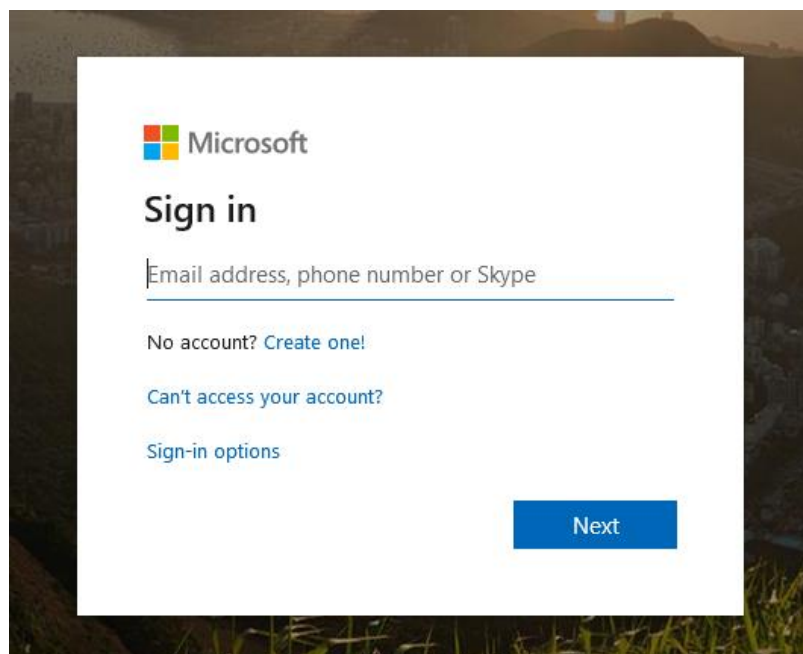

Student Access to Microsoft Teams

Microsoft Teams is an online platform used by all schools at Discovery Schools Academy Trust, it allows remote collaboration and working between users. This service is already used widely amongst staff and we are now rolling this out to students to allow remote teaching.

There are numerous ways to access Microsoft Teams, which are detailed below.

Accessing Teams via the website

To log in via the Teams website, you will need to browse to <https://login.microsoftonline.com> and enter your username and password (this will have been given to you by your school).